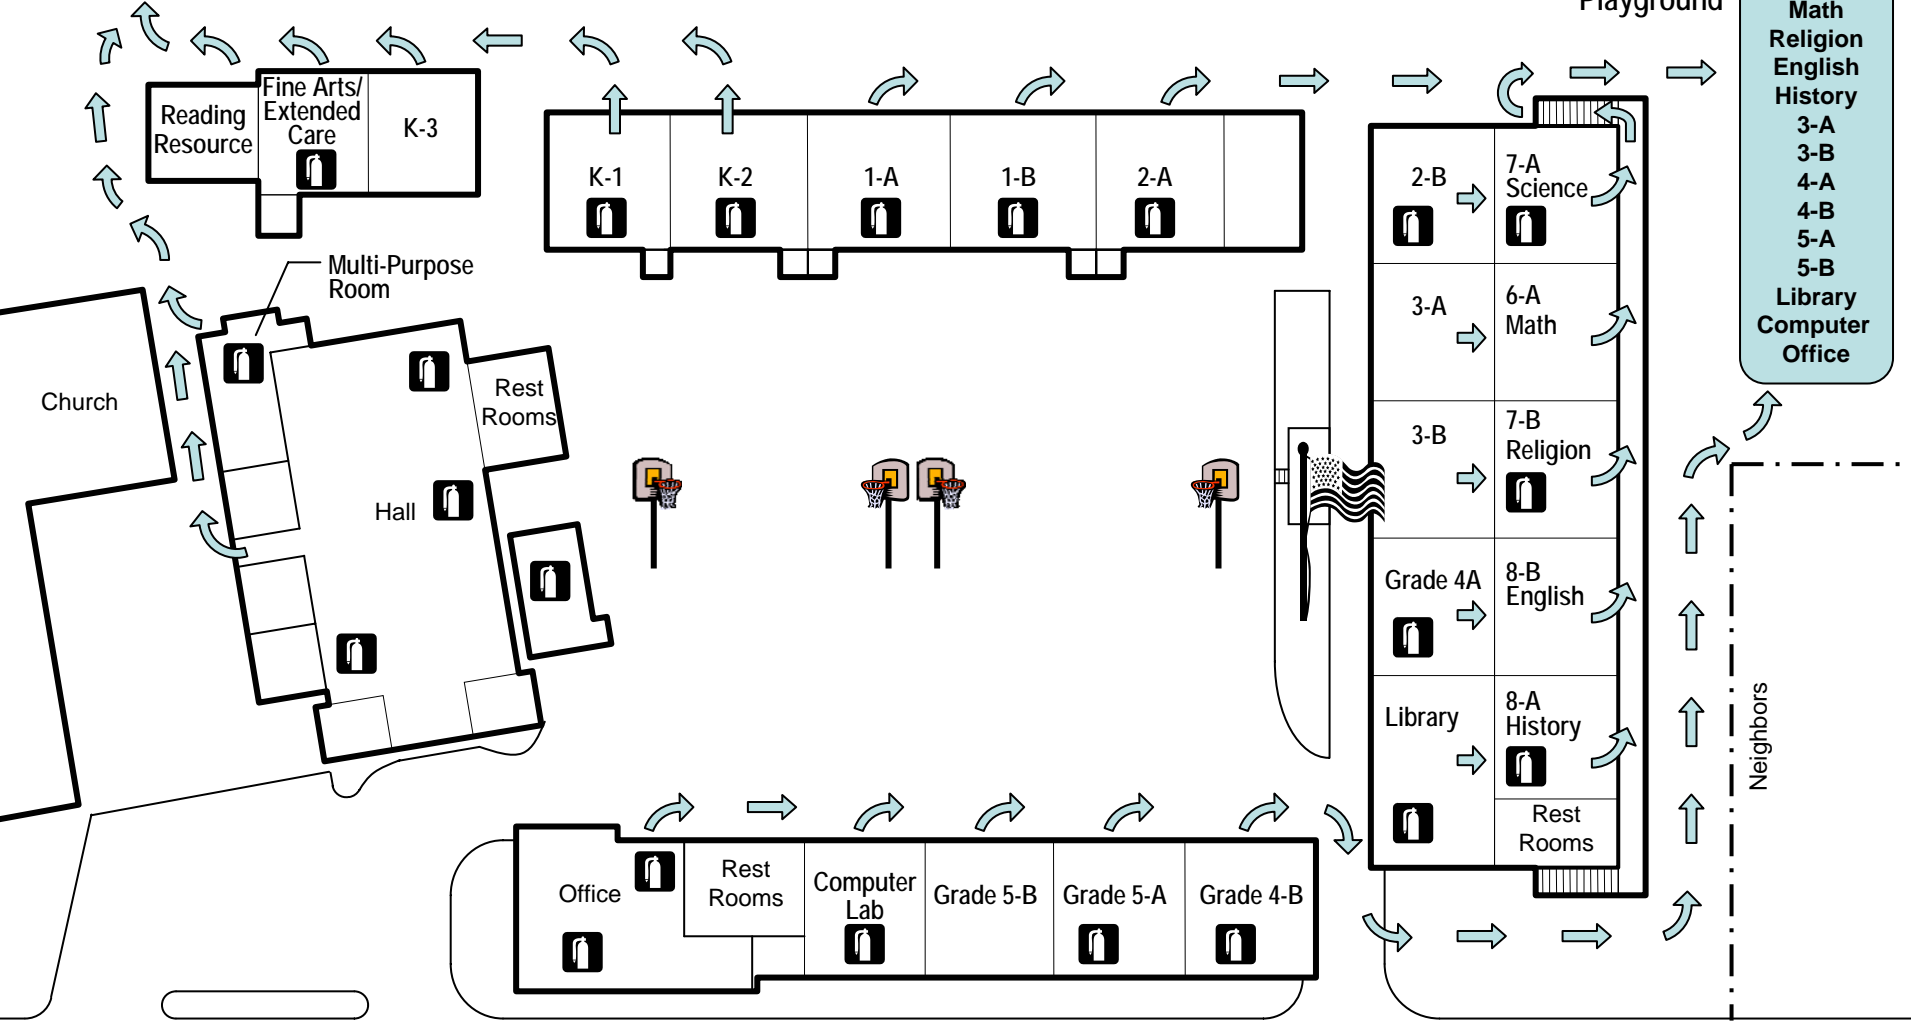

Saint Anthony School Kailua General Fire Drill Plan

- Resource**
K-1
K-2
K-3
Fine Arts
Fr. Henry Hall

MUSTER AREA:
Kindergarten
Playground

MUSTER AREA:
Primary
Playground

- 1-A
- 1-B
- 2-A
- 2-B
- Science
- Math
- Religion
- English
- History
- 3-A
- 3-B
- 3-A
- 4-A
- 4-B
- 5-A
- 5-B
- Library
- Computer Office