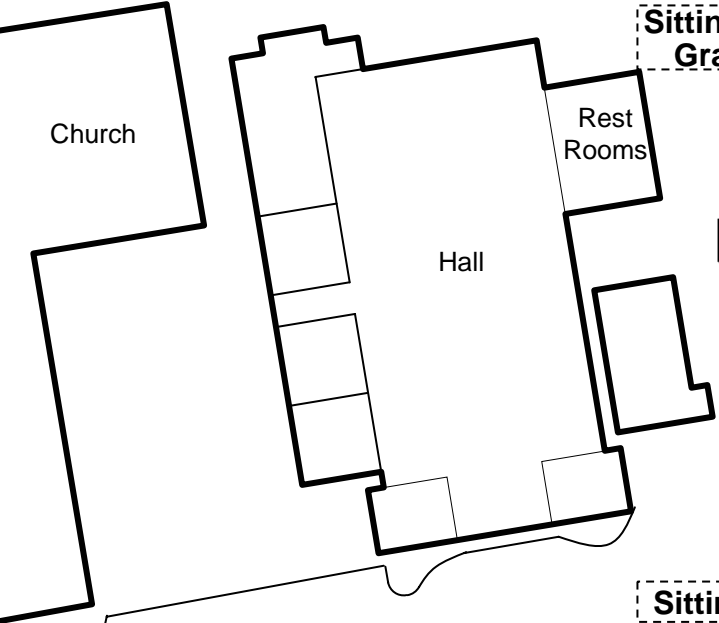

Saint Anthony Parish School - Kailua

Lunch Recess Schedule

Grades
1 - 3
Play Area

Kindergarten Area

Grades 1 - 3 Only !

Sitting Area
Grade 4

Non Player - No Playground Equipment

Upstairs Lanai Off Limits

Sitting Area Grades 7 & 8

Sitting Area Grades 5 & 6

M A K A W A O S T R E E T