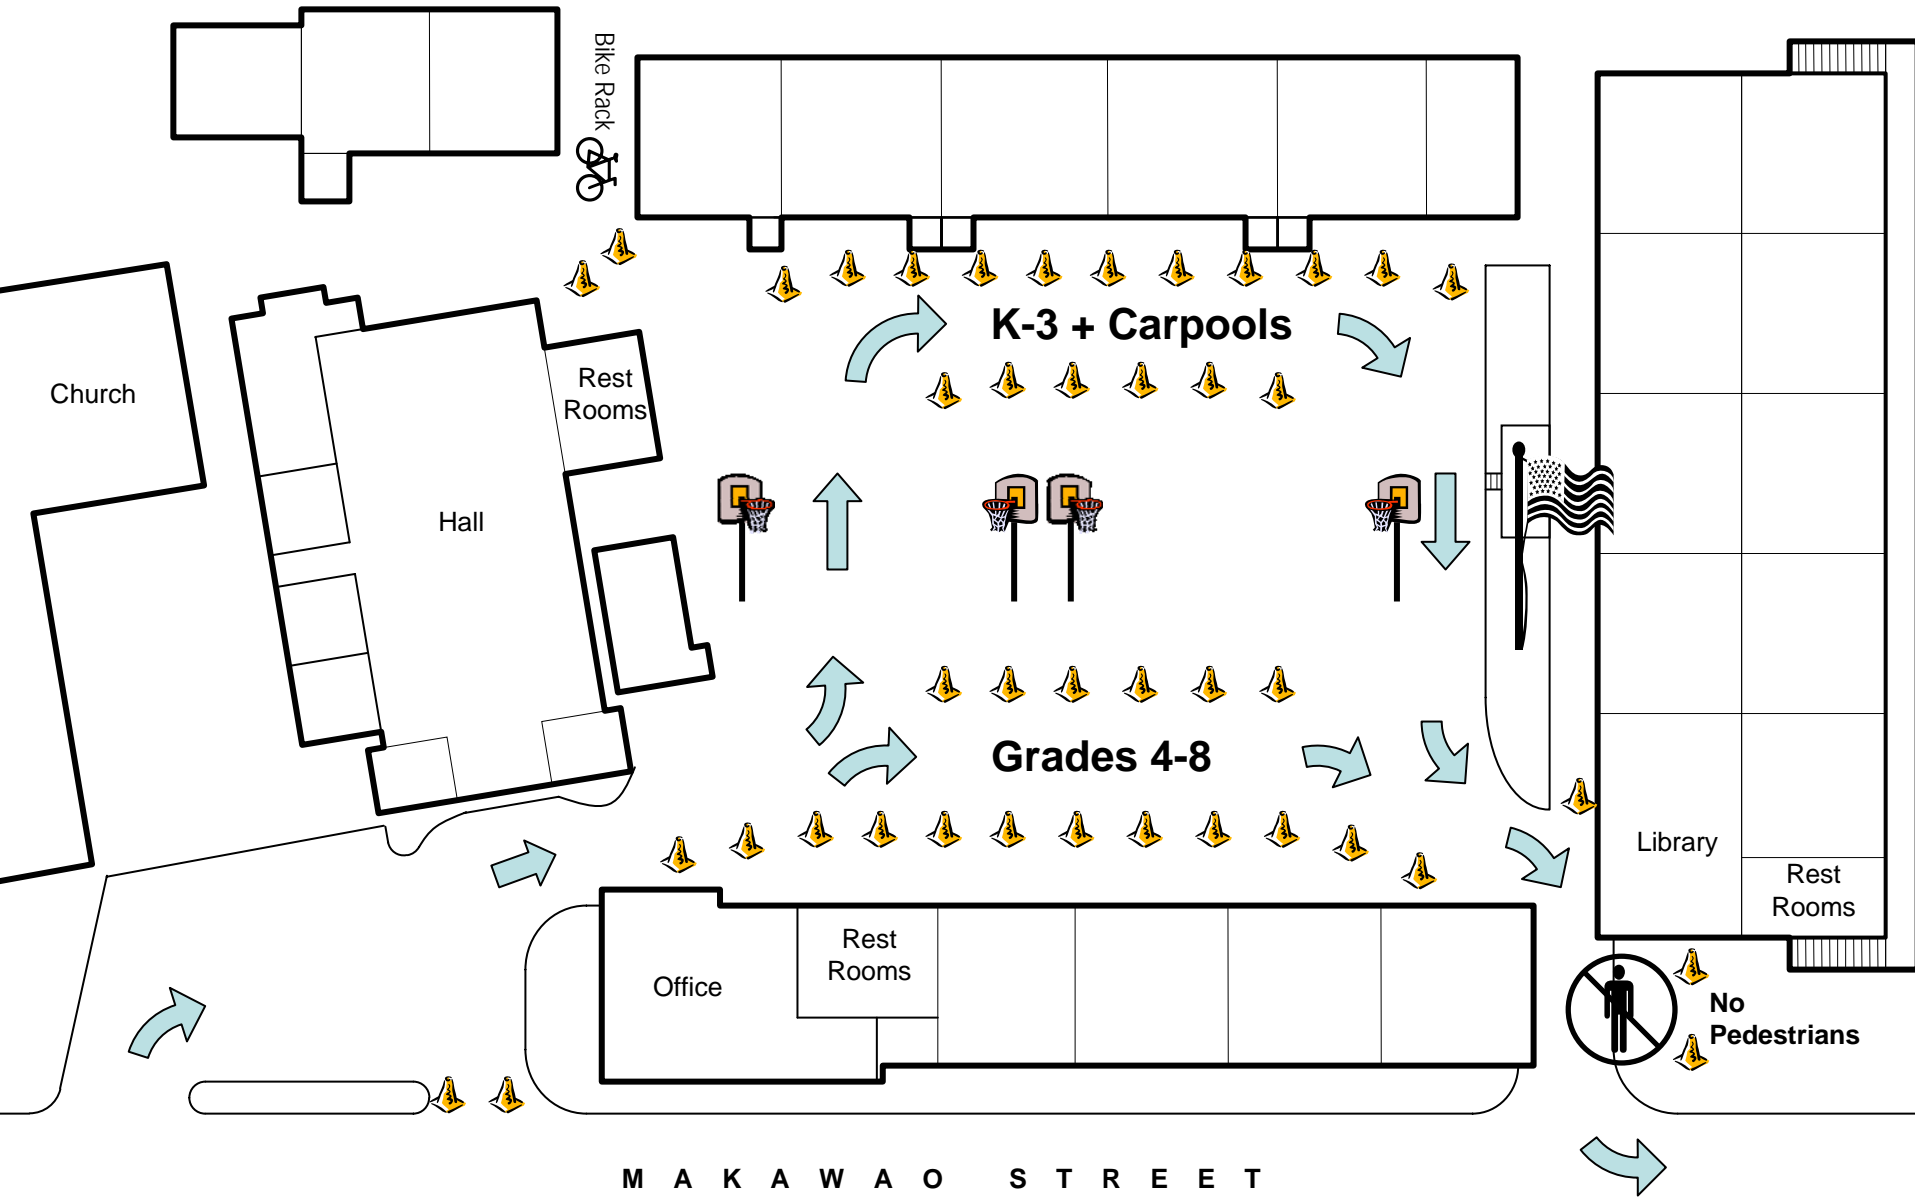

## Child Pickup Traffic Plan

M A K A W A O S T R E E T

No Pedestrians

K-3 + Carpools

Grades 4-8

Church

Hall

Rest Rooms

Office

Rest Rooms

Library

Rest Rooms

Bike Rack