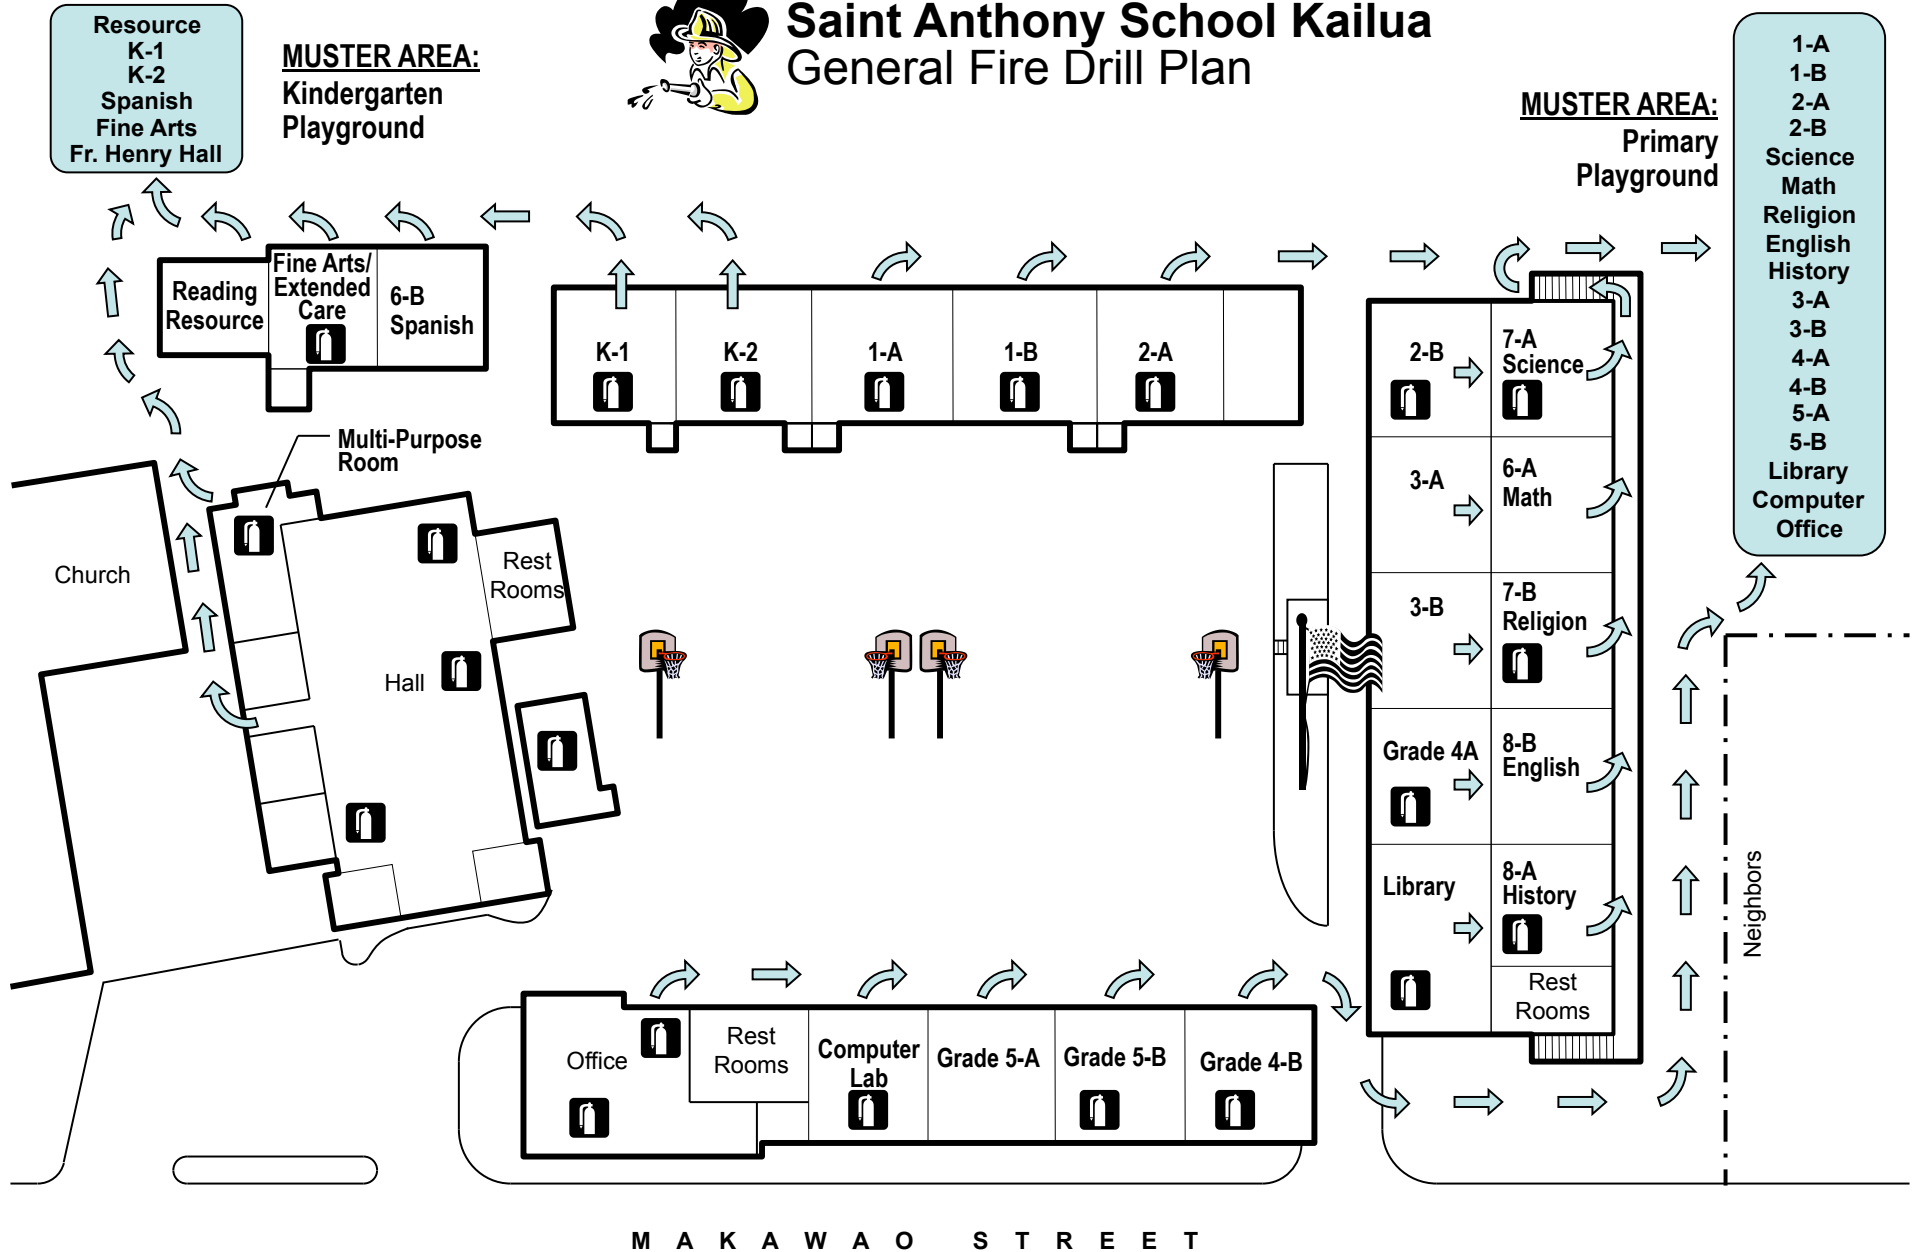

Saint Anthony School Kailua General Fire Drill Plan

 Fire Extinguisher Location